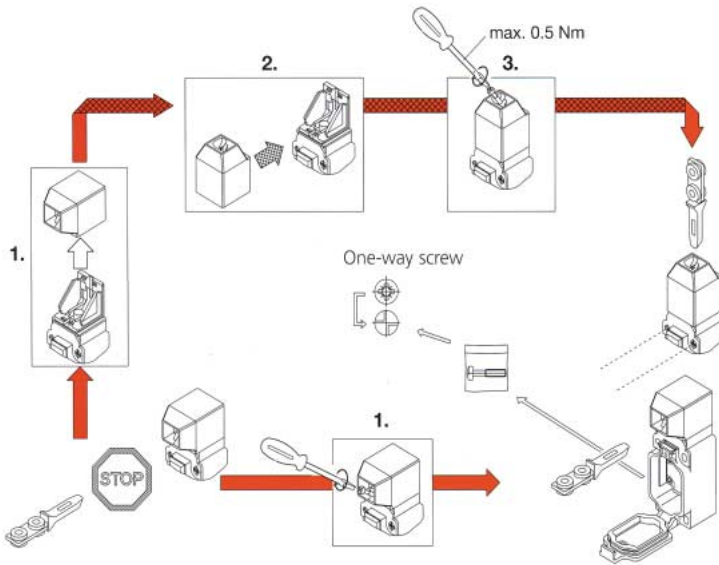

INTERLOCK SWITCH - ENK 2,3 POLE

EIGHT KEY ENTRY LOCATIONS

All dimensions in mm (in).

Part #	K-FLAT	RR-FLEX	VTW-LATCH
List \$	\$18	\$70	\$148
Min Closing Radius	16"	6"	

- Stainless steel + Polyamide

- Flexible
- Adjustable key angle
- Stainless steel
- Four 90° position choices of key on the keys mounting base

- Side bolt
- Convenient manual operation