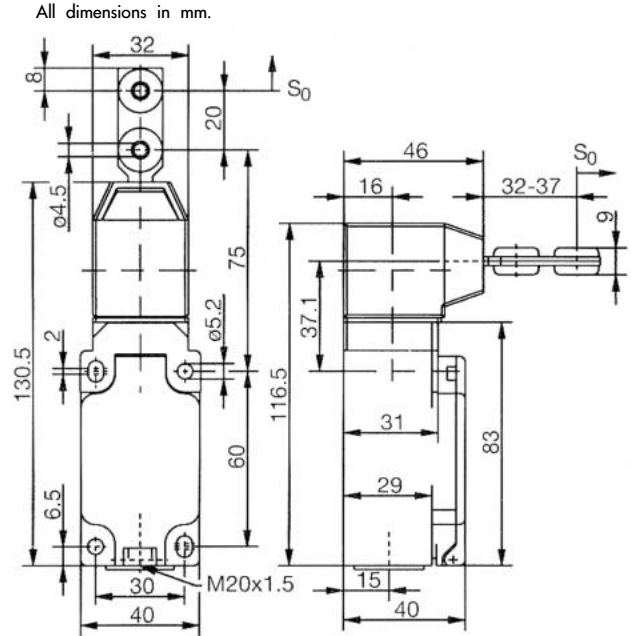

INTERLOCK SWITCH - ENK 2,3 POLE

EIGHT KEY ENTRY LOCATIONS

All dimensions in mm (in).

Part #	K-FLAT	RR-FLEX	VTW-LATCH
List \$	\$18	\$70	\$148
Min Closing Radius	16"	6"	

- Stainless steel + Polyamide

- Flexible
- Adjustable key angle
- Stainless steel
- Four 90° position choices of key on the keys mounting base

- Side bolt
- Convenient manual operation