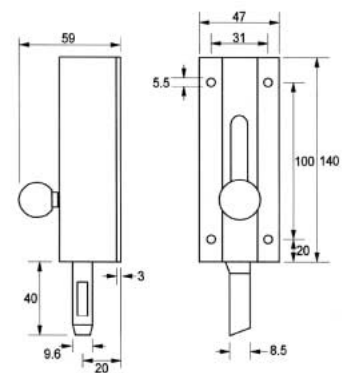

INTERLOCK SWITCH - ENK 2,3 POLE

EIGHT KEY ENTRY LOCATIONS

All dimensions in mm (in).

Part #	K-FLAT	RR-FLEX	VTW-LATCH
List \$	\$18	\$70	\$148
Min Closing Radius	16"	6"	

- Stainless steel + Polyamide

- Flexible
- Adjustable key angle
- Stainless steel
- Four 90° position choices of key on the keys mounting base

- Side bolt
- Convenient manual operation