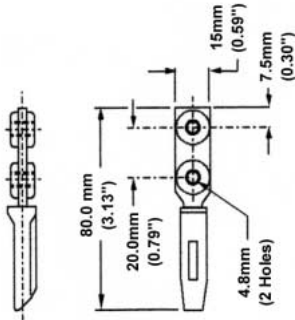

INTERLOCK SWITCH - ENK 2,3 POLE

EIGHT KEY ENTRY LOCATIONS

All dimensions in mm (in).

Part #	K-FLAT	RR-FLEX	VTW-LATCH
List \$	\$18	\$70	\$148
Min Closing Radius	16"	6"	

- Stainless steel + Polyamide

- Flexible
- Adjustable key angle
- Stainless steel
- Four 90° position choices of key on the keys mounting base

- Side bolt
- Convenient manual operation