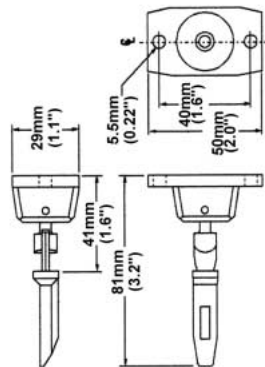

INTERLOCK SWITCH - ENK 2,3 POLE

EIGHT KEY ENTRY LOCATIONS

All dimensions in mm (in).

Part #	K-FLAT	RR-FLEX	VTW-LATCH
List \$	\$18	\$70	\$148
Min Closing Radius	16"	6"	

- Stainless steel + Polyamide

- Flexible
- Adjustable key angle
- Stainless steel
- Four 90° position choices of key on the keys mounting base

- Side bolt
- Convenient manual operation